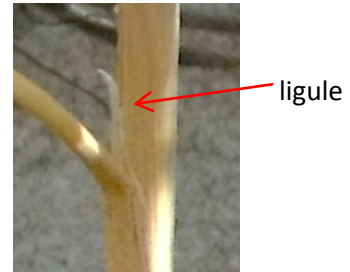

****Ammophila arenaria***
Commonly: Marram Grass
Vascular Plant Family: Poaceae

Flowers spring and summer

**Ammophila arenaria* is a perennial, robust grass over 1m high with creeping underground rhizomes. It is native to Europe and has been introduced along the coast to stabilise the dunes.

The ligule is transparent up to 3cm long and 2-lipped at the apex.

The inflorescence is cylindrical up to 30cm long densely packed with spikelets.

The leaves are up to 50cm long and 6mm wide, tightly inrolled, greyish-green in colour with the sheath overlapping the blade.

*Indicates it is a weed