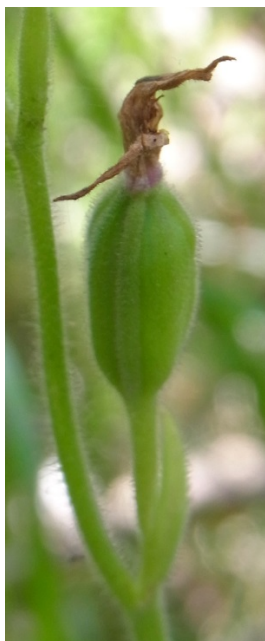

Caladenia latifolia

Commonly: Pink Fairy Orchid

Vascular Plant Family: Orchidaceae

Flowers spring

Caladenia latifolia is a hairy herb up to 40cm tall that forms a colony of plants.

There are 1-4, pink flowers along the flowering axis. The flowers are up to 4cm long with pink sepals and petals. The labellum (modified petal) is 3-lobed up to 1cm long. The 2 lateral lobes are erect and pink, the middle lobe is much longer and white with a few appendages along the margin, becoming yellow near the throat of the flower. The column which is formed by the joining of the stamens and style is approximately 7mm long.

The ovary occurs below the petals and sepals. This photograph is of a young fruit. It will develop into a capsule which will split open to shed 100's of minute seeds.